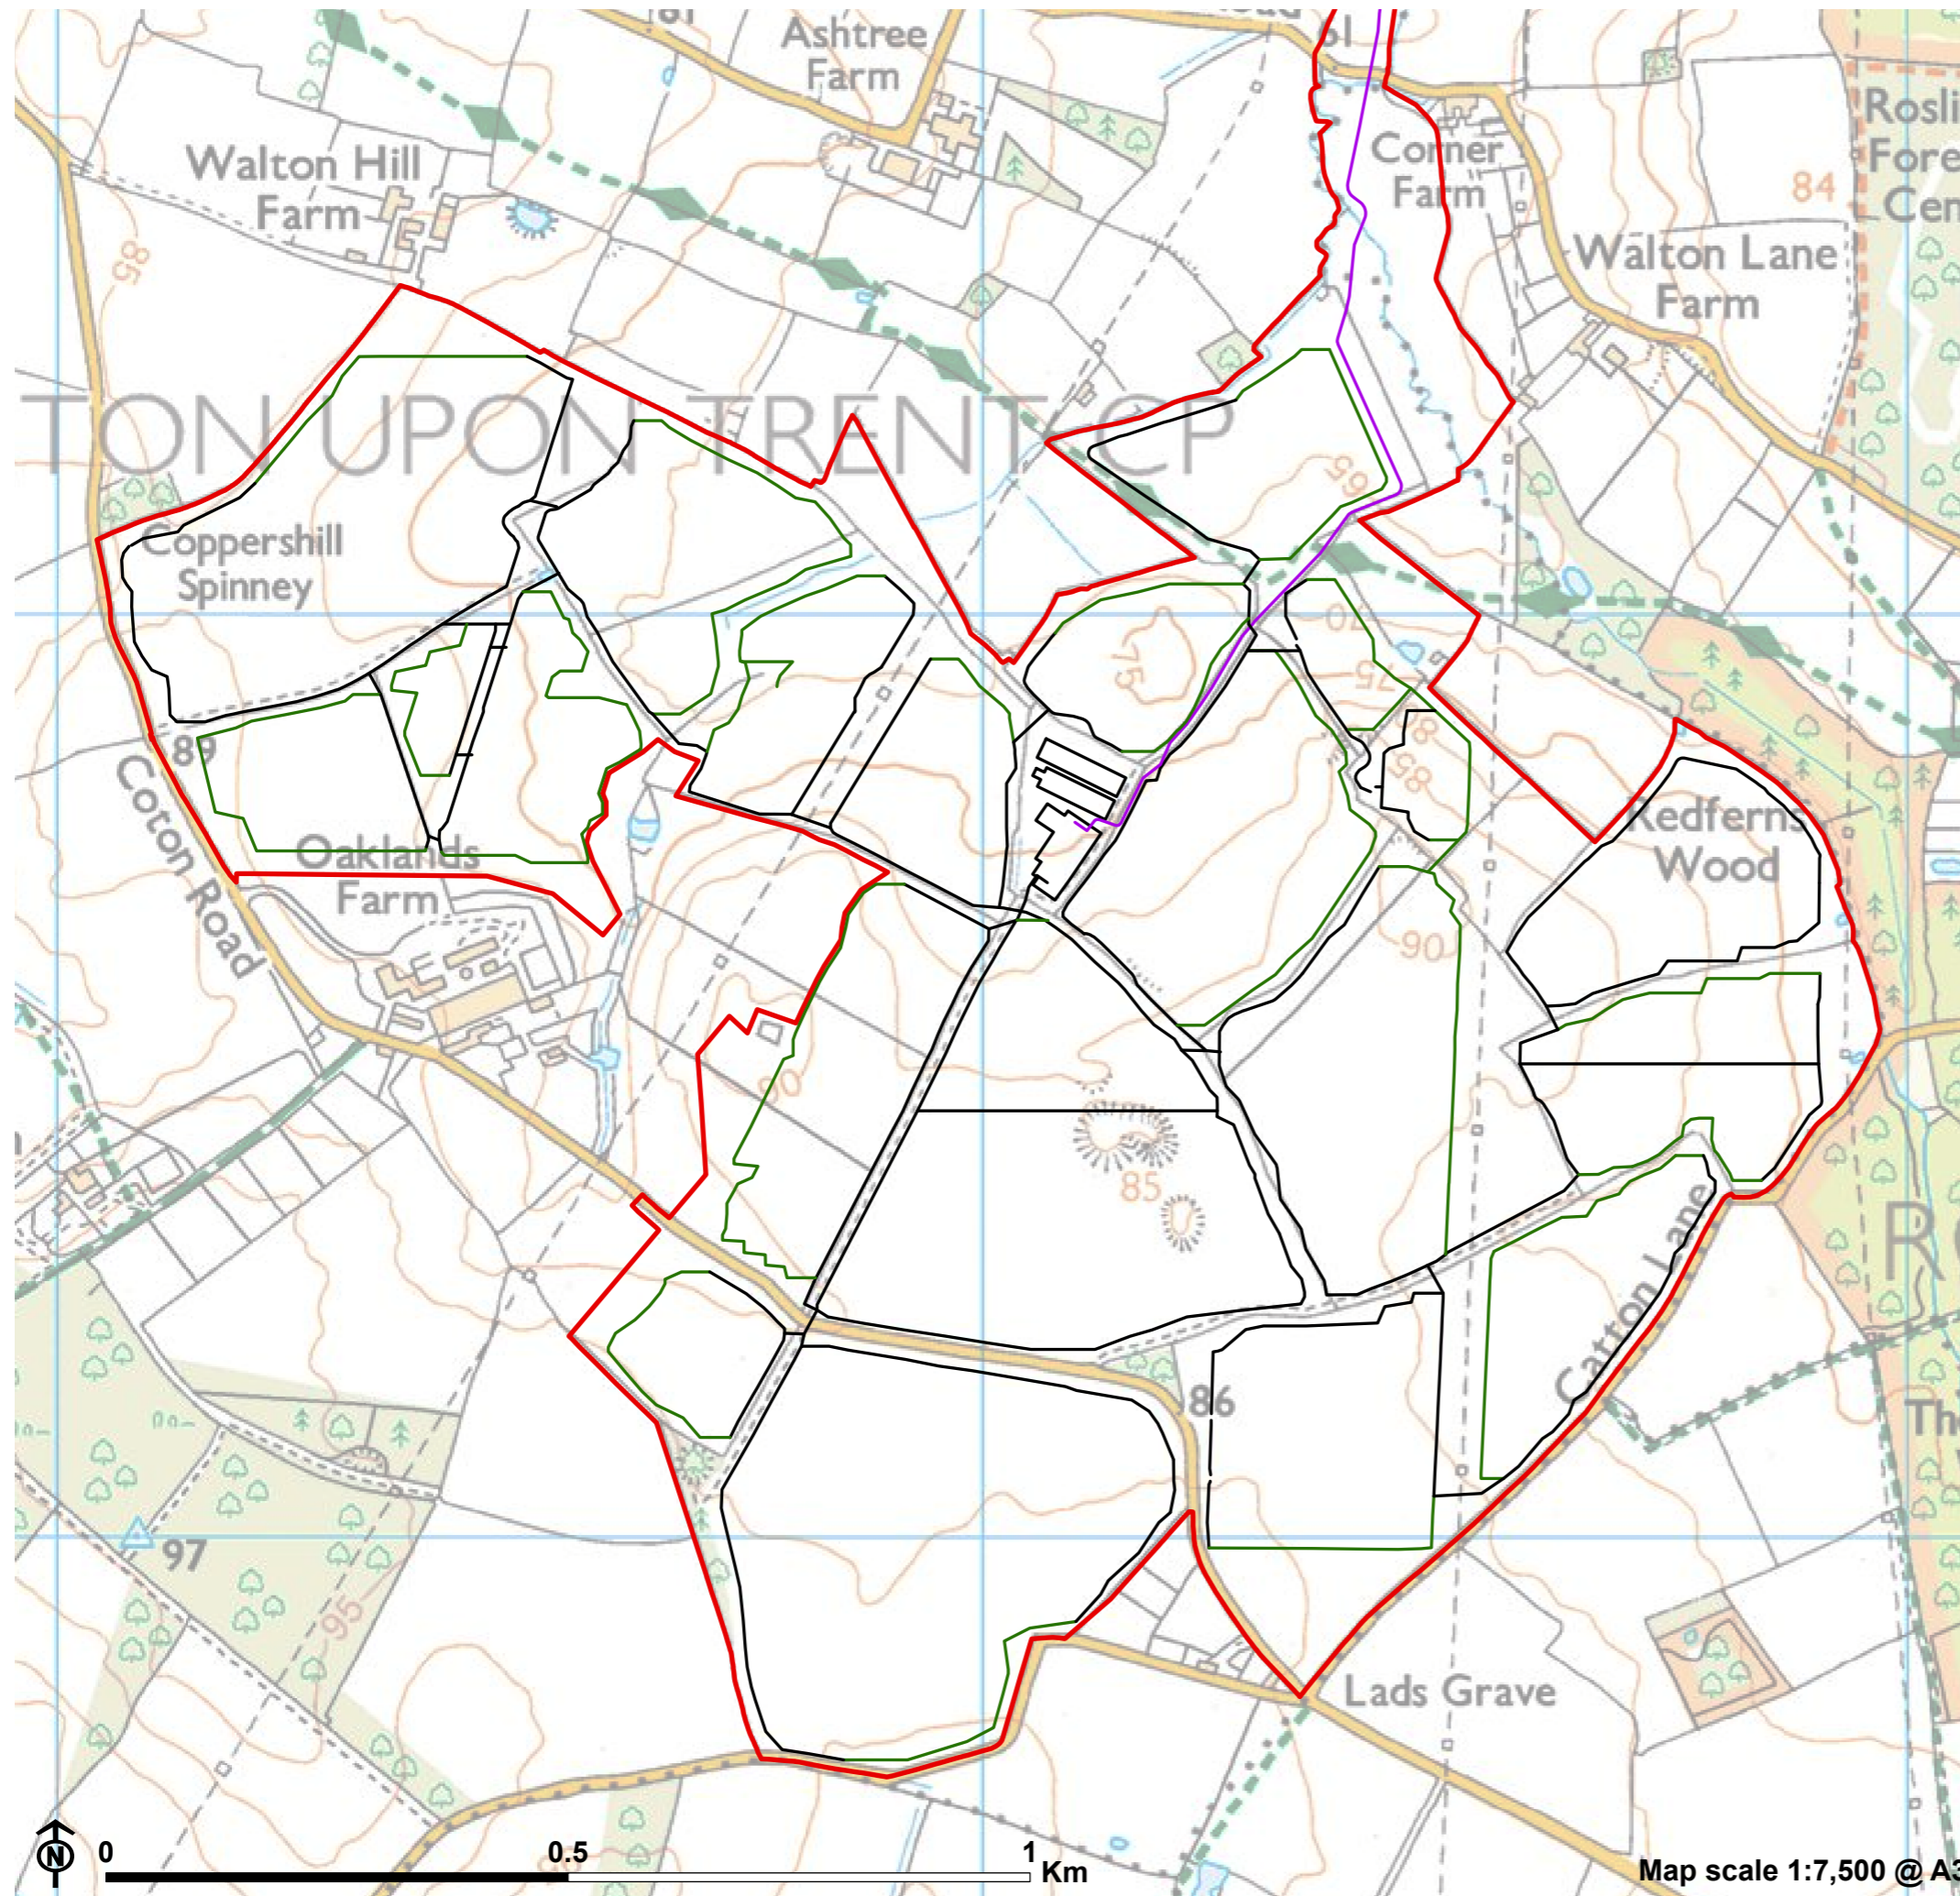

OAKLANDS FARM SOLAR PARK

Applicant: Oaklands Farm Solar Ltd

Indicative Cable Trench Plan

October 2024

Document Ref: EN010122/D5/13.7

Version: Deadline 5

EN010122 - D5 - 13.7 - Indicative Cable
Trench Plan

- Order Limits / Site Boundary
- Indicative Low and Medium Voltage Cable Trench
- Indicative Earthing Cable Trench
- 132kV Underground Cable to Drakelow

Map scale 1:7,500 @ A3

PINS reference: EN010122